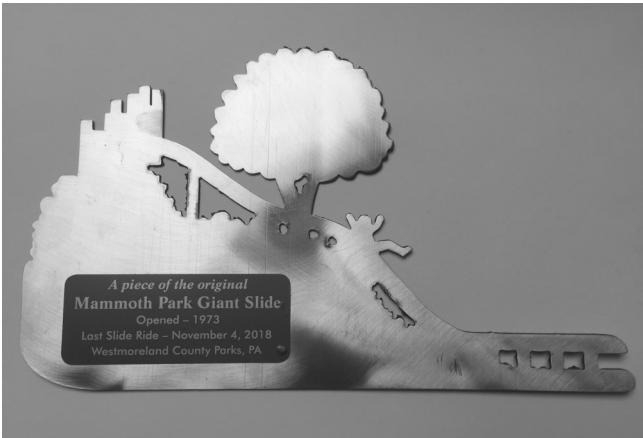

Take Home a Piece of the Mammoth Park Giant Slide!

Give the gift of memories by purchasing your very own piece of the Mammoth Park Giant Slide! Ornaments and wall plaques will be made from the stainless steel of the *original* Giant Slide; these make great gifts for loved ones or yourself!

5-inch Ornament - \$25 each
9-inch Wall Plaque - \$50 each

Westmoreland County Parks will contact you when your order is in; please leave an email or phone number.

You may pick up your order at the Westmoreland County Parks office located at 194 Donohoe Road, Greensburg, PA 15601. Or add \$5 to your order to have it shipped to your home. *All proceeds benefit the Giant Slide project.*